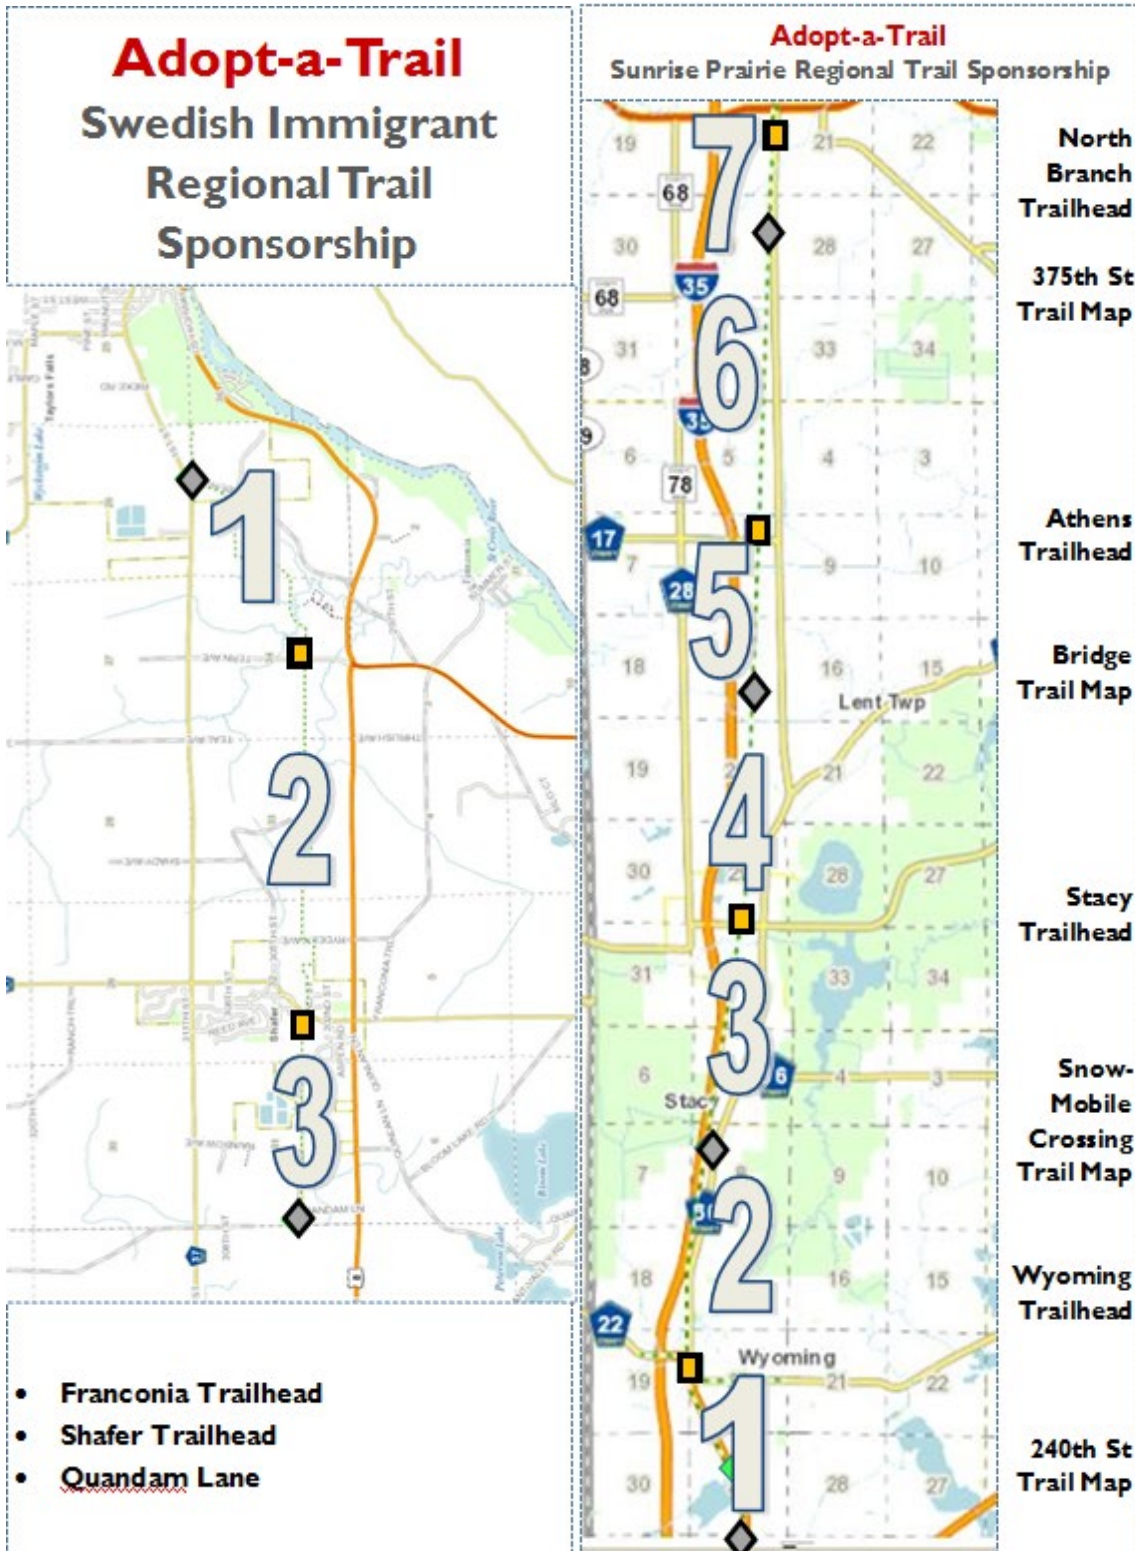

Adopt-A-Trail Segments:

- Sunrise Prairie Regional Trail - Three Segments
- Swedish Immigrant Regional Trail - Seven Segments

Adopt-A-Trail Segments:

- Sunrise Prairie Regional Trail - Three Segments**
- Swedish Immigrant Regional Trail - Seven Segments**

Swedish Immigrant Regional Trail

Segment 1: 1.8 Miles (Tern Ave. Trailhead to Interstate State Park Entrance)

Segment 2: 2.4 Miles (Tern Ave. Trailhead to Shafer Trailhead)

Segment 3: 1.9 Miles (Shafer Trailhead to Quandam Road)

Sunrise Prairie Regional Trail

Segment 1: 3.1 Miles (Start of the Sunrise Prairie Regional Trail to Wyoming Trailhead)

Segment 2: 2 Miles (Wyoming Trailhead to Snowmobile Crossing)

Segment 3: 2.1 Miles (Snowmobile Crossing to Stacy Trailhead)

Segment 4: 2.0 Miles (Stacy Trailhead to Trail Bridge)

Segment 5: 1.9 Miles (Trail Bridge to Athens Trailhead)

Segment 6: 2.8 Miles (Athens Trailhead to 375th Street)

Segment 7: 1.4 Miles (375th Street to North Branch Trailhead)